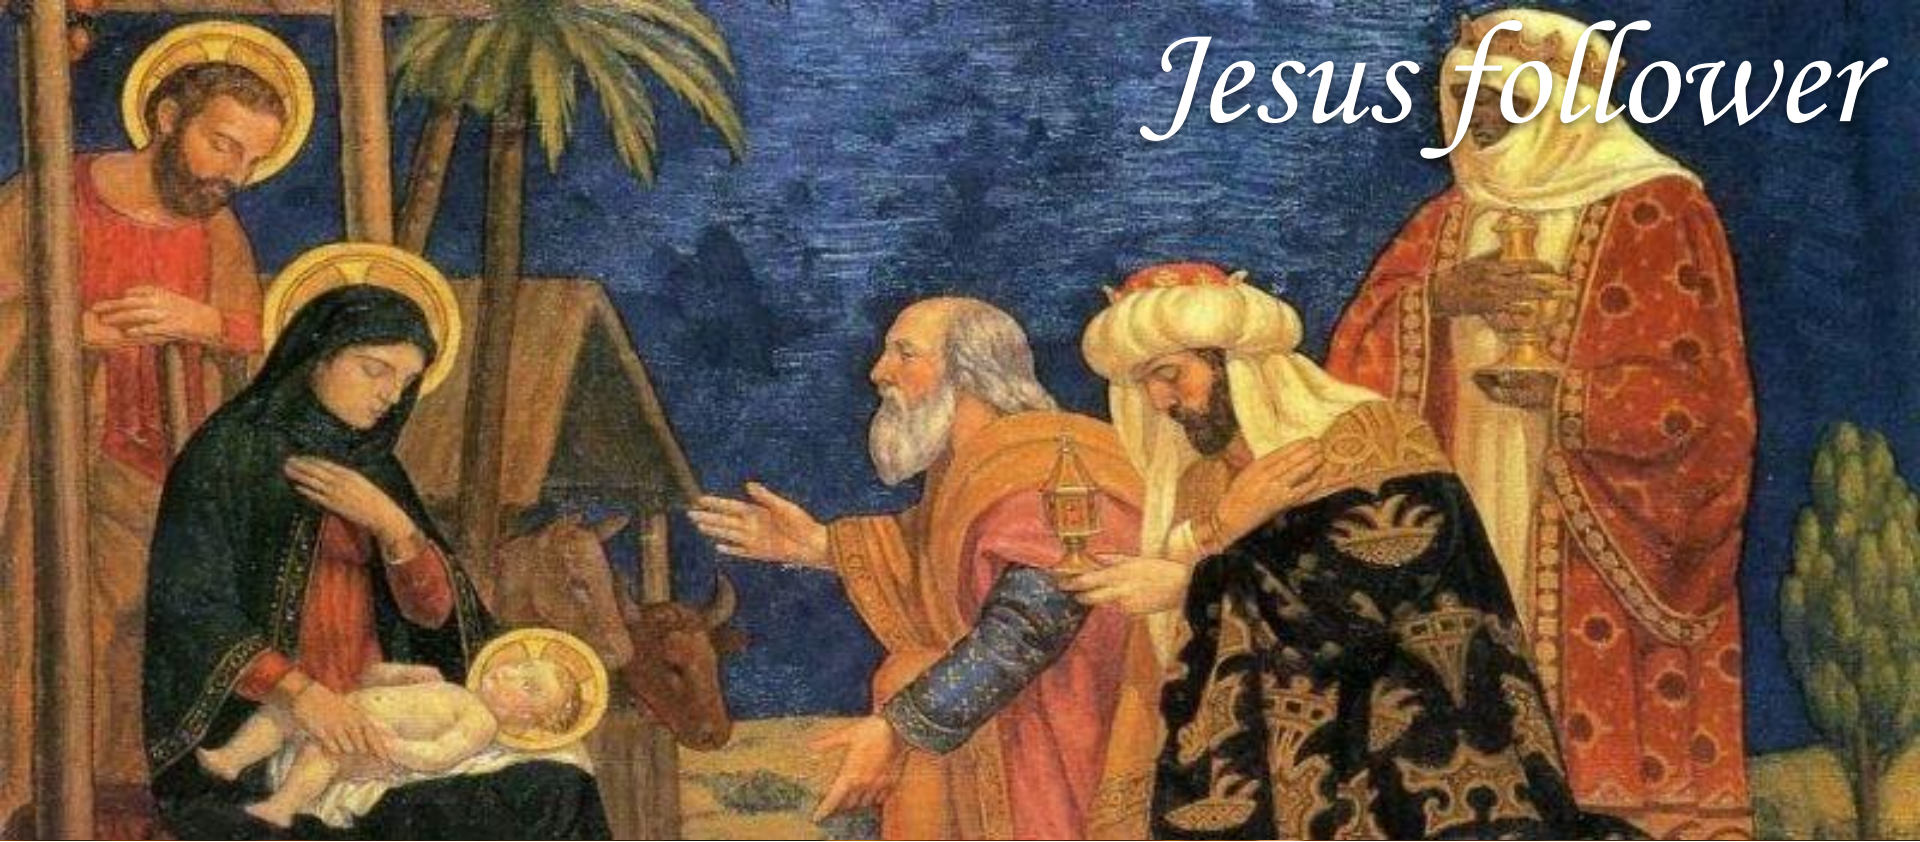

Jesus follower

where 'home' is not