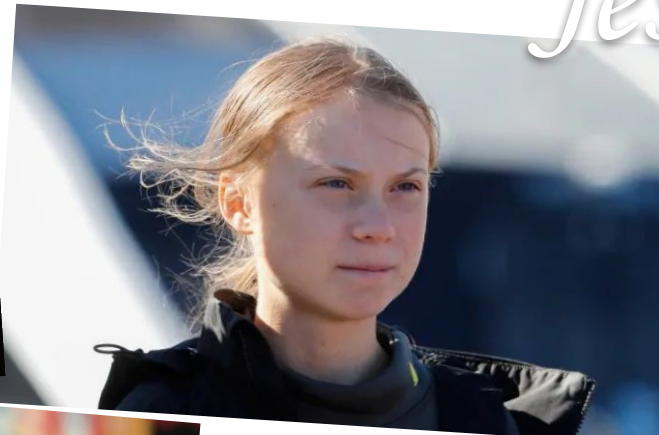

A scenic landscape featuring a waterfall cascading down a rocky cliff into a stream. In the foreground, a golden retriever sits on the left, a white dog lies on the right, and a small brown and white cat sits in the center. The background is filled with lush green trees and a bright sky.

Jesus follower

Homeward Bound

The Incredible Journey of Faith

Matthew 2:1-12, Acts 17:16-34

Jesus follower

hope

faith

how did they find their way?

Jesus follower

hope and faith - the seeking heart

Jesus follower

hope and faith - a challenging path

Jesus follower

hope and faith - for those who think differently

Jesus follower

how is the Lord trying to get your attention?