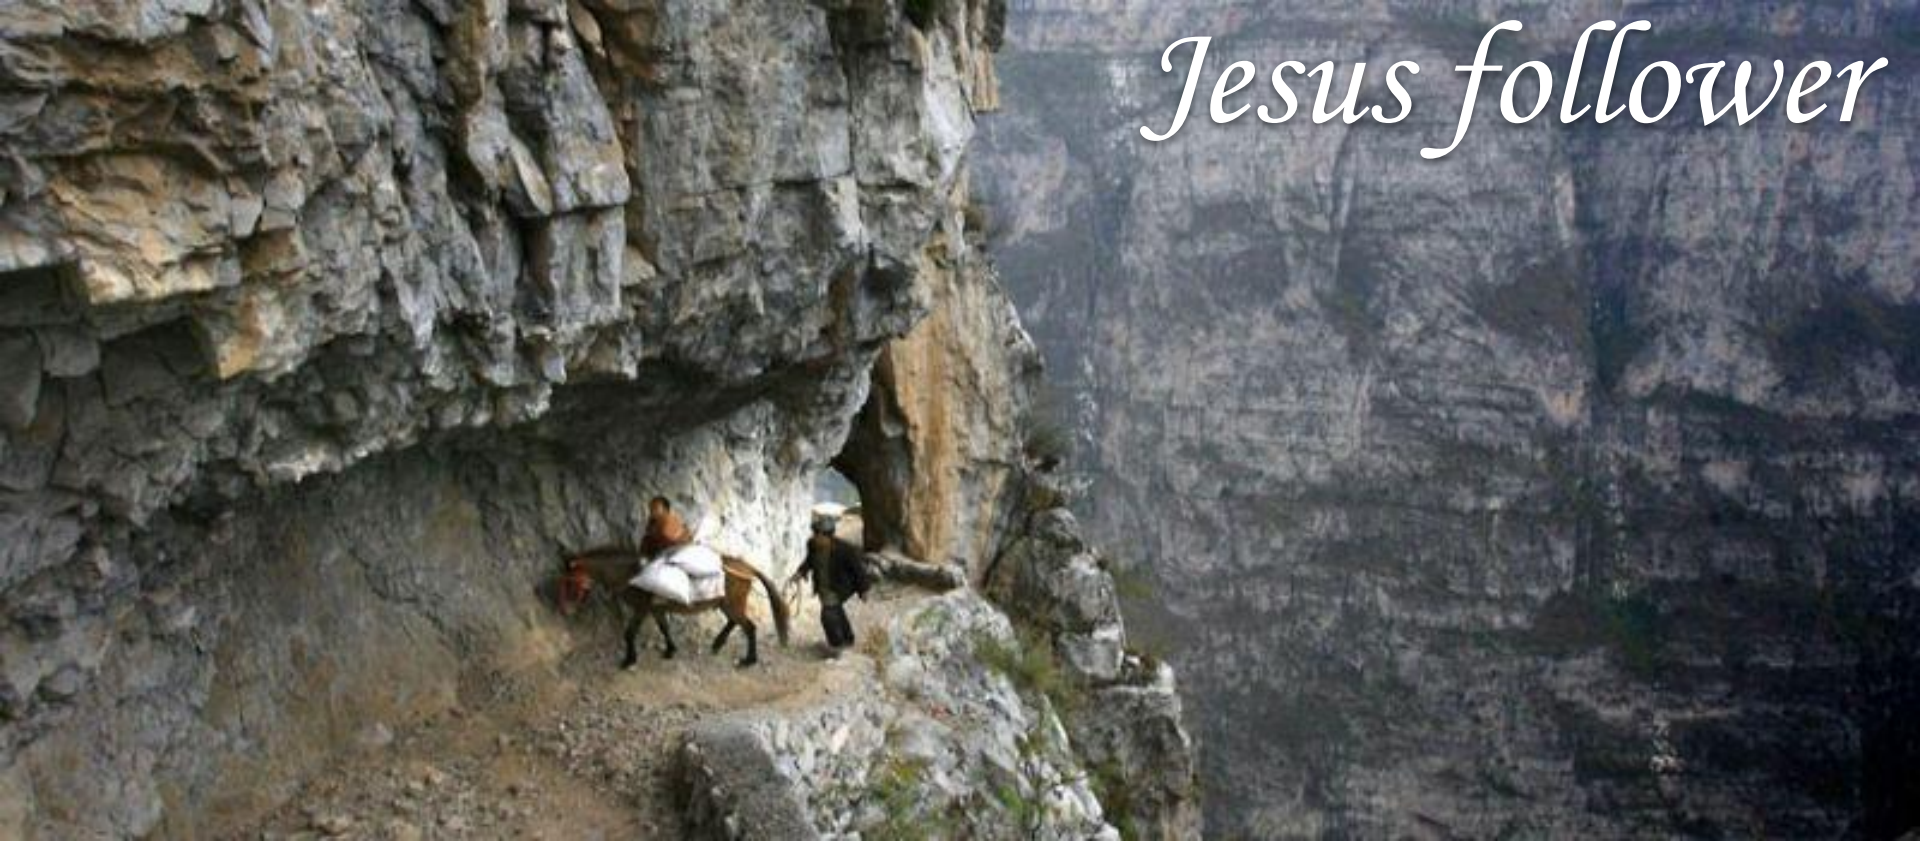

Jesus follower

hope and faith - a challenging path